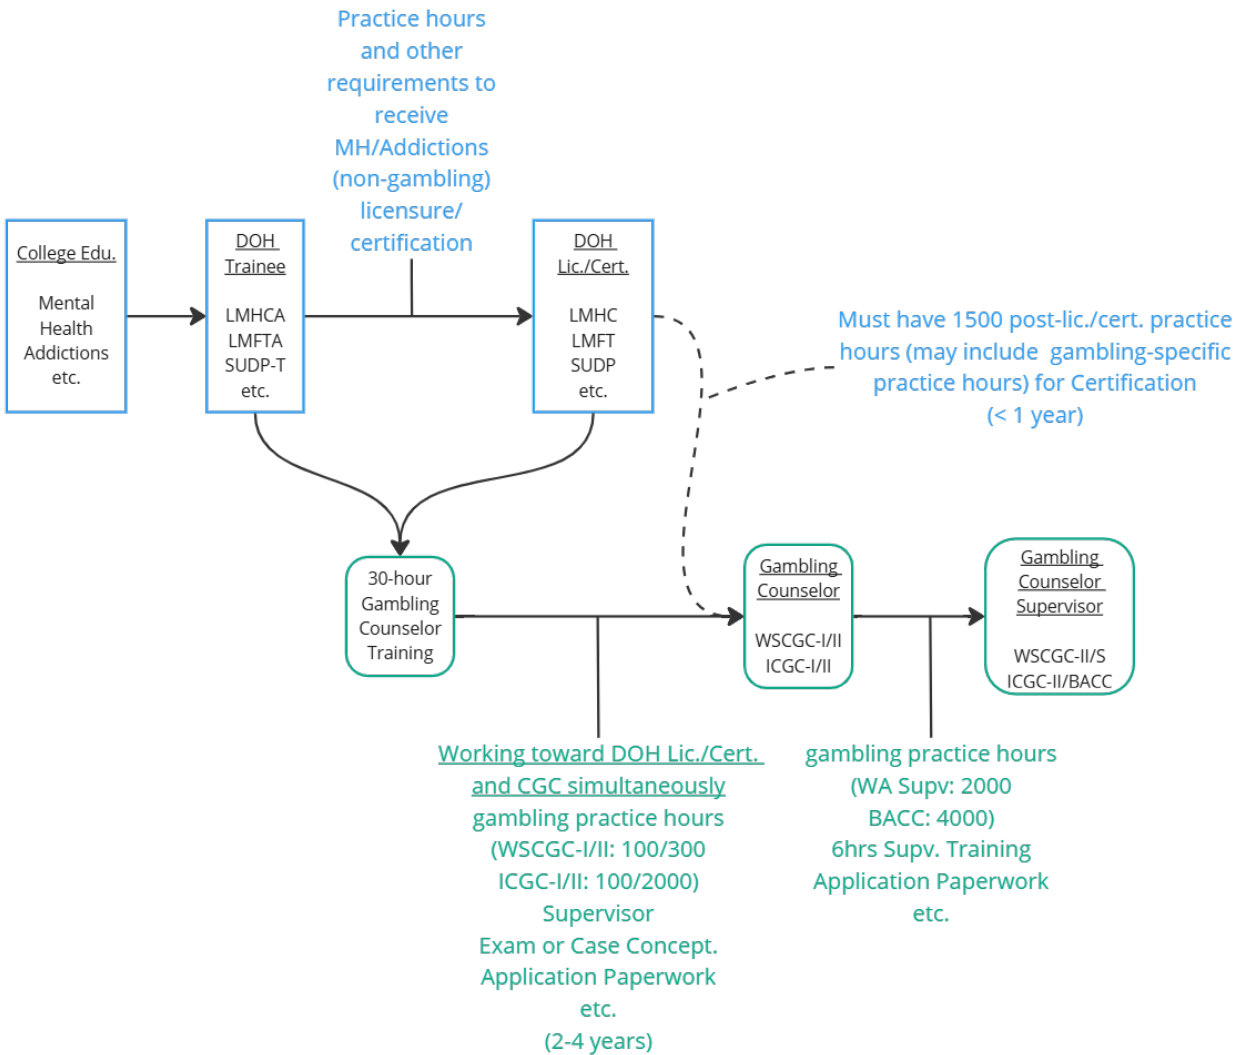

Gambling Counselor Certification Route

*For full certification information please visit:

- Washington State Gambling Counselor Certification Manual
- International Problem Gambling and Gaming Certification Organization (IPGGC) International Certified Gambling Counselor (ICGC-I/II) requirements